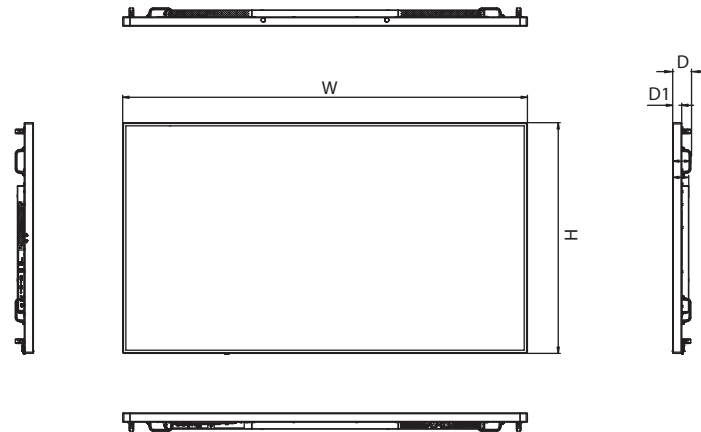

VUE 86" 4K Series

Dimensions

Unit: mm [inch]

	Outline Dimension				Bezel Width	
	W	H	D	D1	T/L/R	B
86" Digital Signage series	1928	1099	86	43	15.15	15.15

Ordering Information

Description	Part Number	Power cord	Packing list
86" 4K non touch Digital Signage	VUE-5860-UD41SA-LO	Signage with JP/KR Power cable (C8,1.8M)	▪ VGA cable (1.8 M) ▪ HDMI cable (1.8 M) ▪ RS-232 cable (1.8 M) ▪ RS-232 daisy cable (1.8 M)
	VUE-5860-UD41SX-LO	Signage with TW/US/EU Power cable (C8,1.8M)	
	VUE-5860-UD41SC-LO	Signage with CN Power cable (C8,1.8M)	
	VUE-5860-UD41SE-LO	Signage with UK/AU/ME Power cable (C8,1.8M)	

Accessories

Part number	Description
960T-WM-80H50V	86" Wall mount kits