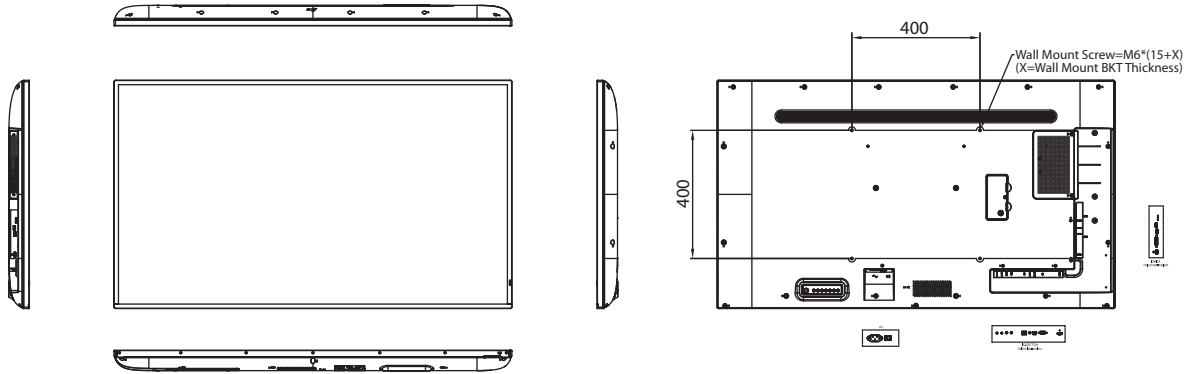

Dimensions

Unit: mm [inch]

IR & none touch model